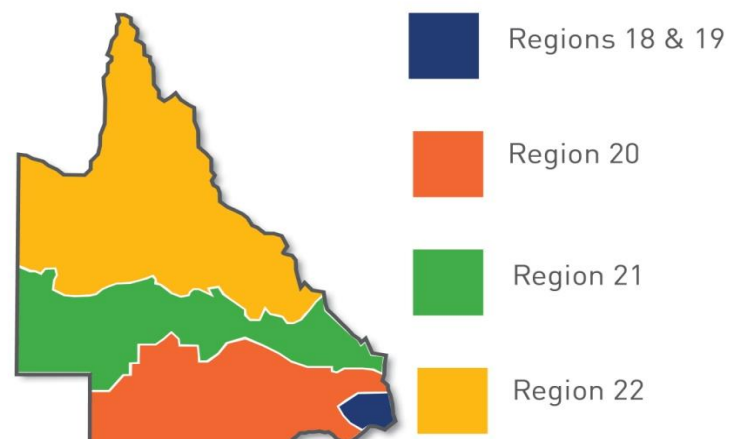

NDCO SERVICE AREA 22

Northern Queensland

Officer: Gary Travers
Company: STEPS Group Australia
Phone: 4727 2608
Mobile: 0488 794 483
Email: garyt@stepsgroup.com.au
Address: 210 Ross River Road
Aitkenvale Q 4814
Mail: PO Box 122
Aitkenvale Q 4814
Website: www.ndco.stepscs.net.au