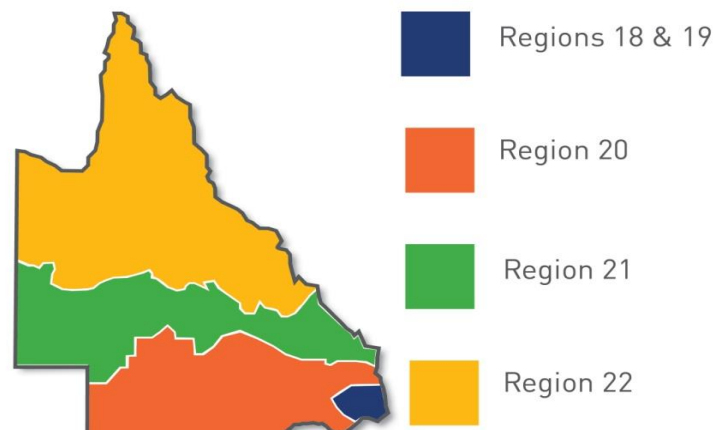

NDCO SERVICE AREA 19

South East Qld inc. Logan & Gold Coast

Officer: Alisha Larkin
Company: Busy At Work
Mobile: 0418 757 714
Email: Alisha.Larkin@busyatwork.com.au
Address: Suite 8/3368 Pacific Highway
Springwood Q 4127
Mail: PO BOX 174
Springwood Q 4127
Website: www.busyatwork.com.au

NDCO SERVICE AREA 20

Southern Queensland

Officer: Debbie Rooskov
Company: STEPS Group Australia
Phone: 5458 3063
Mobile: 0400 721 451
Email: debbier@stepsgroup.com.au
Address: 9 George Street
Caloundra Q 4551
Mail: PO Box 1139
Caloundra Q 4551
Website: www.ndco.stepscs.net.au

NDCO SERVICE AREA 21

Eastern & Central Queensland

Officer: Julie Irwin
Company: Community Solutions Group
Phone: 4932 8010
Mobile: 0407 226 147
Email: Julie.Irwin@communitysolutions.org.au
Address: 189 Musgrave Street
North Rockhampton Q 4701
Mail: PO Box 5850
Red Hill Q 4701
Website: www.communitysolutions.org.au

NDCO SERVICE AREA 22

Northern Queensland

Officer: David Swayn
Company: STEPS Group Australia
Phone: 4727 2608
Mobile: 0488 794 483
Email: davids@stepsgroup.com.au
Address: 210 Ross River Road
Aitkenvale Q 4814
Mail: PO Box 122
Aitkenvale Q 4814
Website: www.ndco.stepscs.net.au